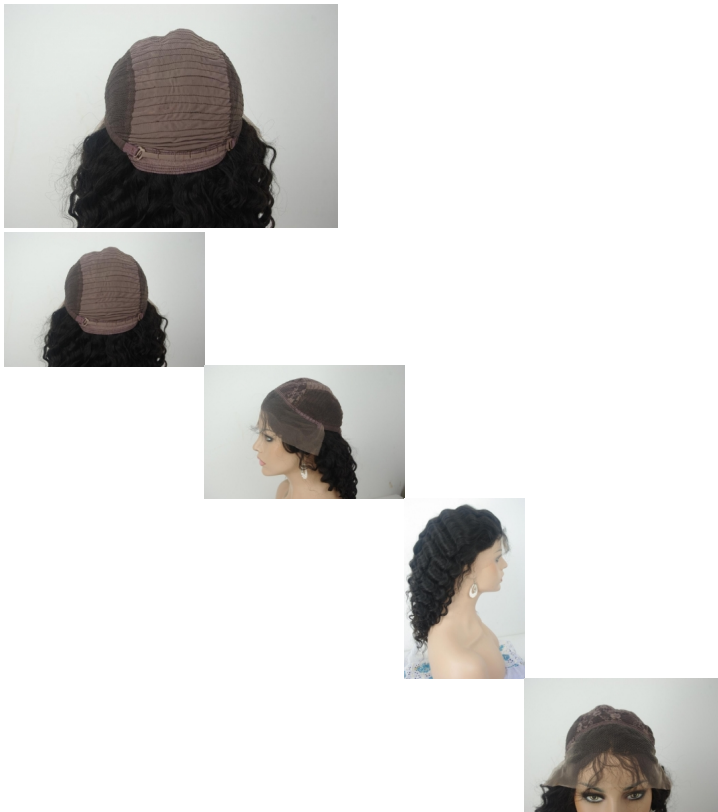

## Deep Wave Lace Front Wig Color #1B

Pictured: Indian Remy Hair Lace Front Wig Color: #1B Deep Wavy Length: 14 inches (Available in other colors and length.)

Rating: Not Rated Yet

**Price:**

Variant price modifier: