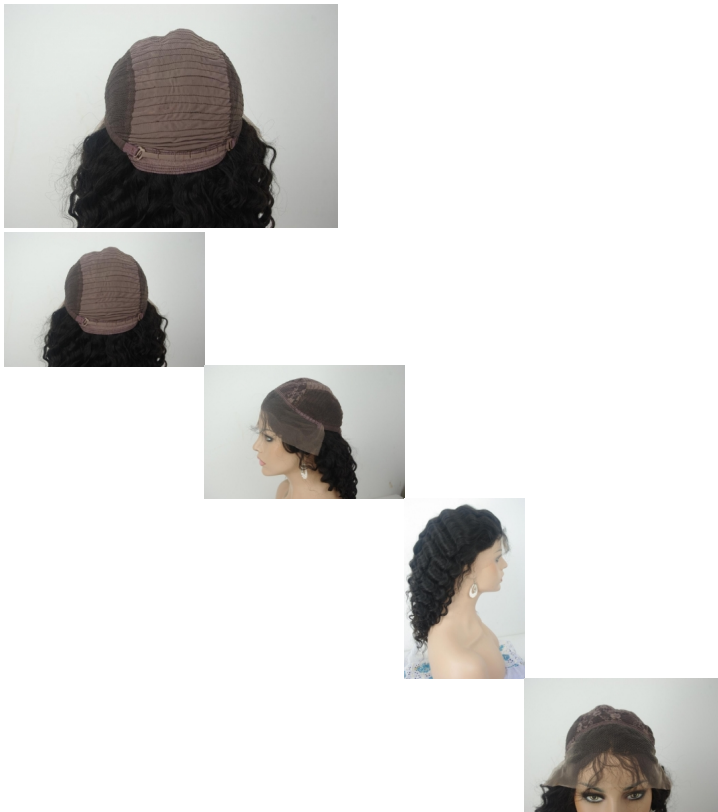

Deep Wave Lace Front Wig Color #1B

Pictured: Indian Remy Hair Lace Front Wig Color: #1B Deep Wavy Length: 14 inches (Available in other colors and length.)

Rating: Not Rated Yet

Price:

Variant price modifier: